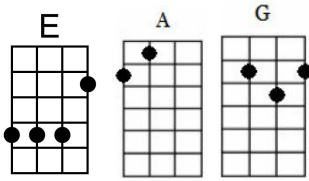

Get It On chords

T. Rex

Intro

E

Well you're dirty and sweet Clad in black

Don't look back, and I love you

You're dirty and sweet oh yea

Well you're slim and you're weak

You got the teeth of the Hydra u-pon you

You're dirty sweet and you're my girl

Chorus

Get it on Bang a gong Get it on 2x

Well you're built like a car

You got a hubcap diamond star halo

You're built like a car Oh yeah

You're an untamed youth

That's the truth, with your cloak full of eagles

You're dirty sweet and you're my girl

Chorus

Get it on Bang a gong Get it on 2x

Well you're windy and wild

You got the blues in your shoes and your stockings

You're windy and wild Oh yeah

Well you're built like a car

You got a hubcap diamond star halo

You're dirty sweet and you're my girl

Chorus

Get it on Bang a gong Get it on 2x

Well you're dirty and sweet Clad in black